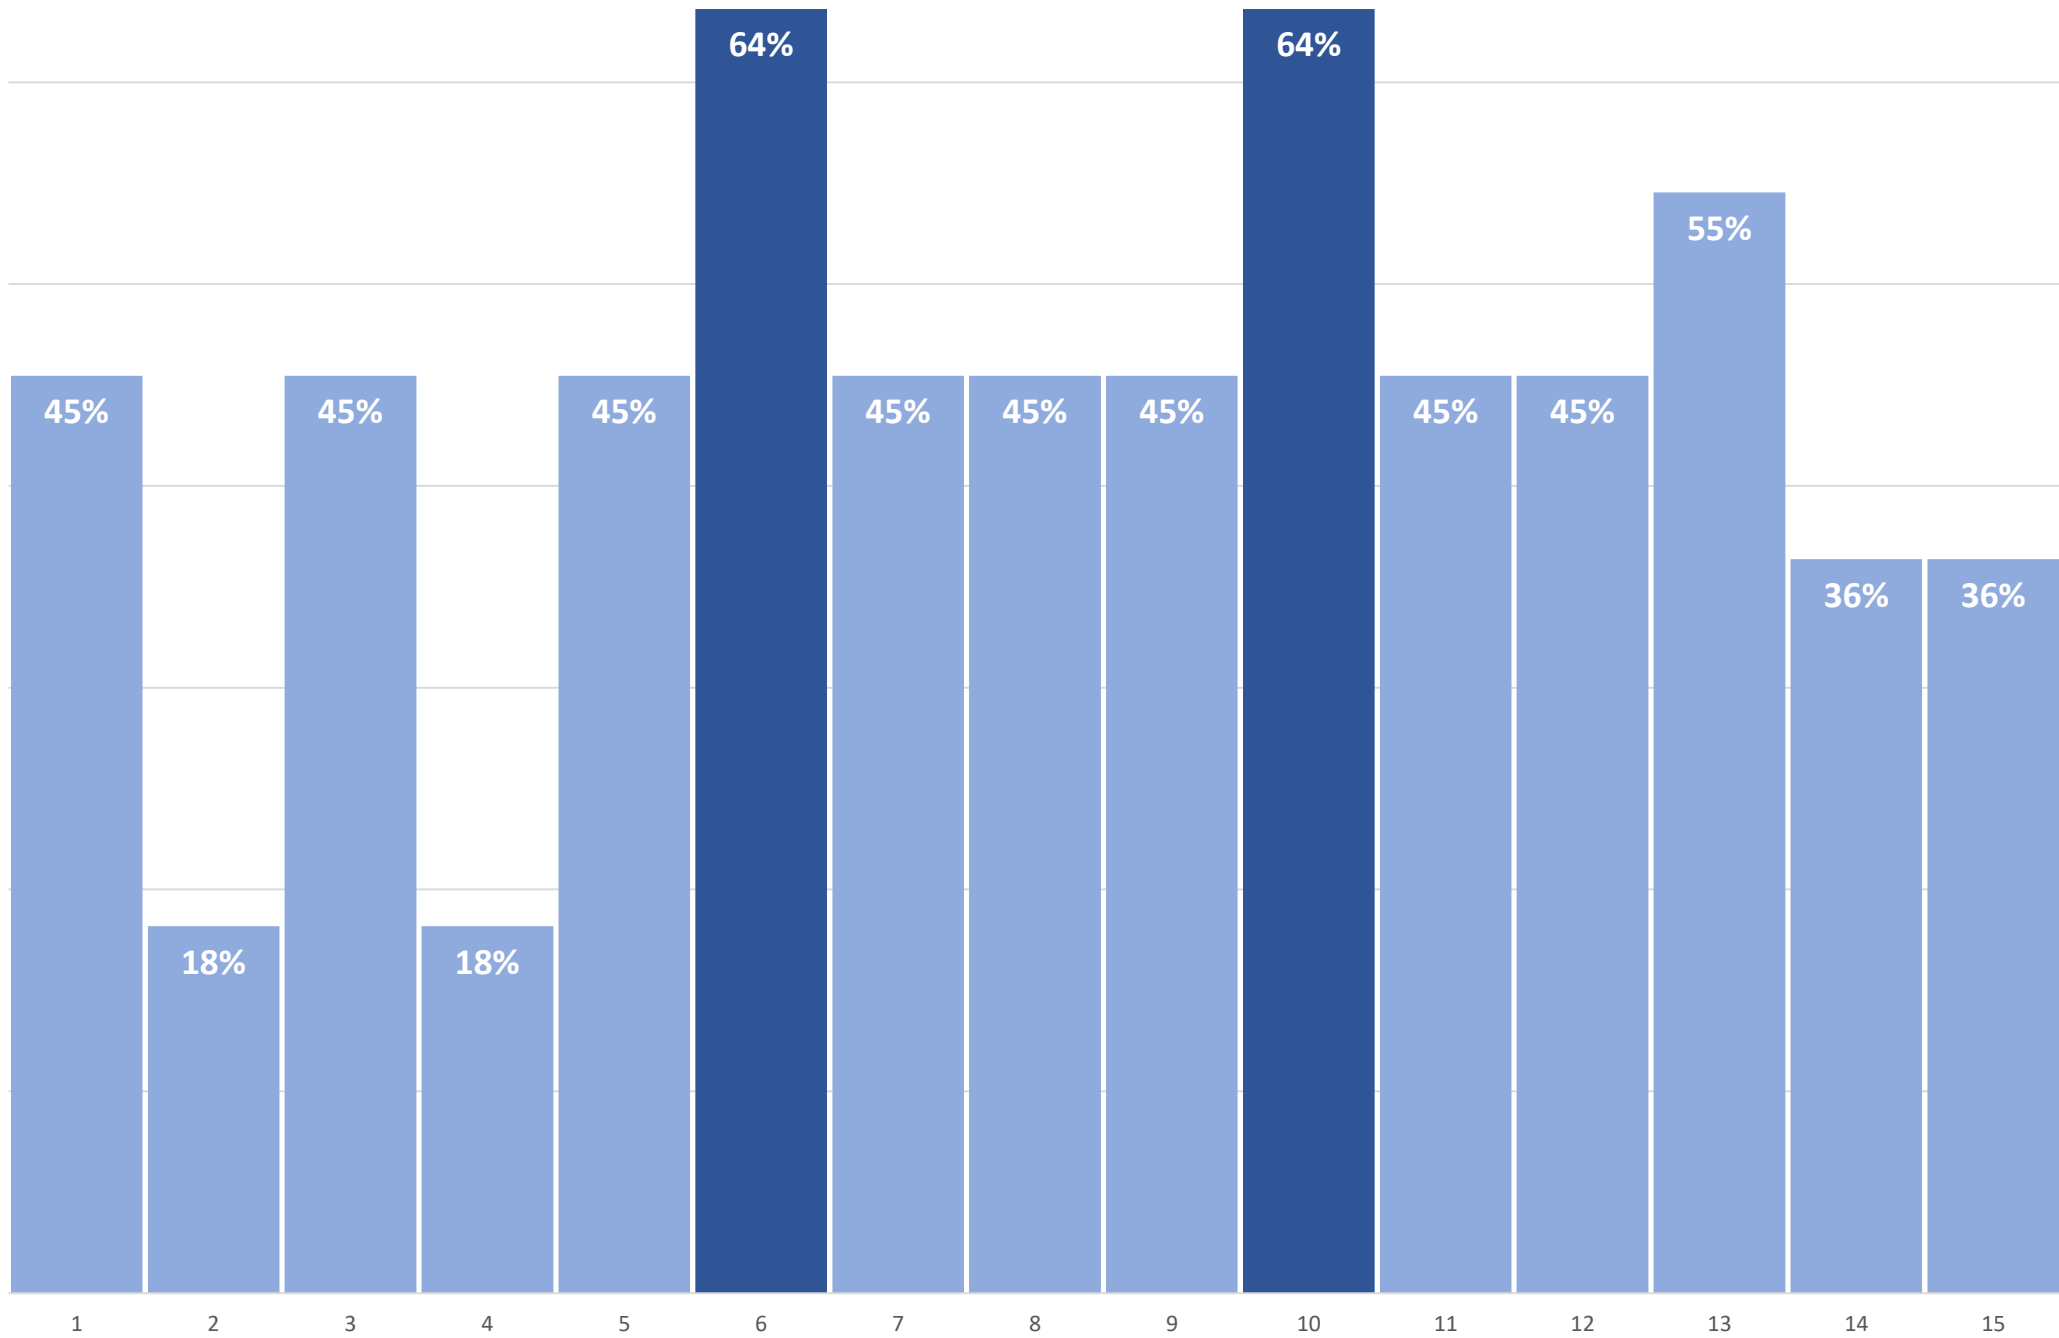

- Place value
- Measurement
 - Length
 - Area
 - Volume

What does this represent if written in words?

What is the perimeter of this shape?

Ready, Set, Action

tinyurl.com/yxvqx2lo

ISP Attendance (%) by Session