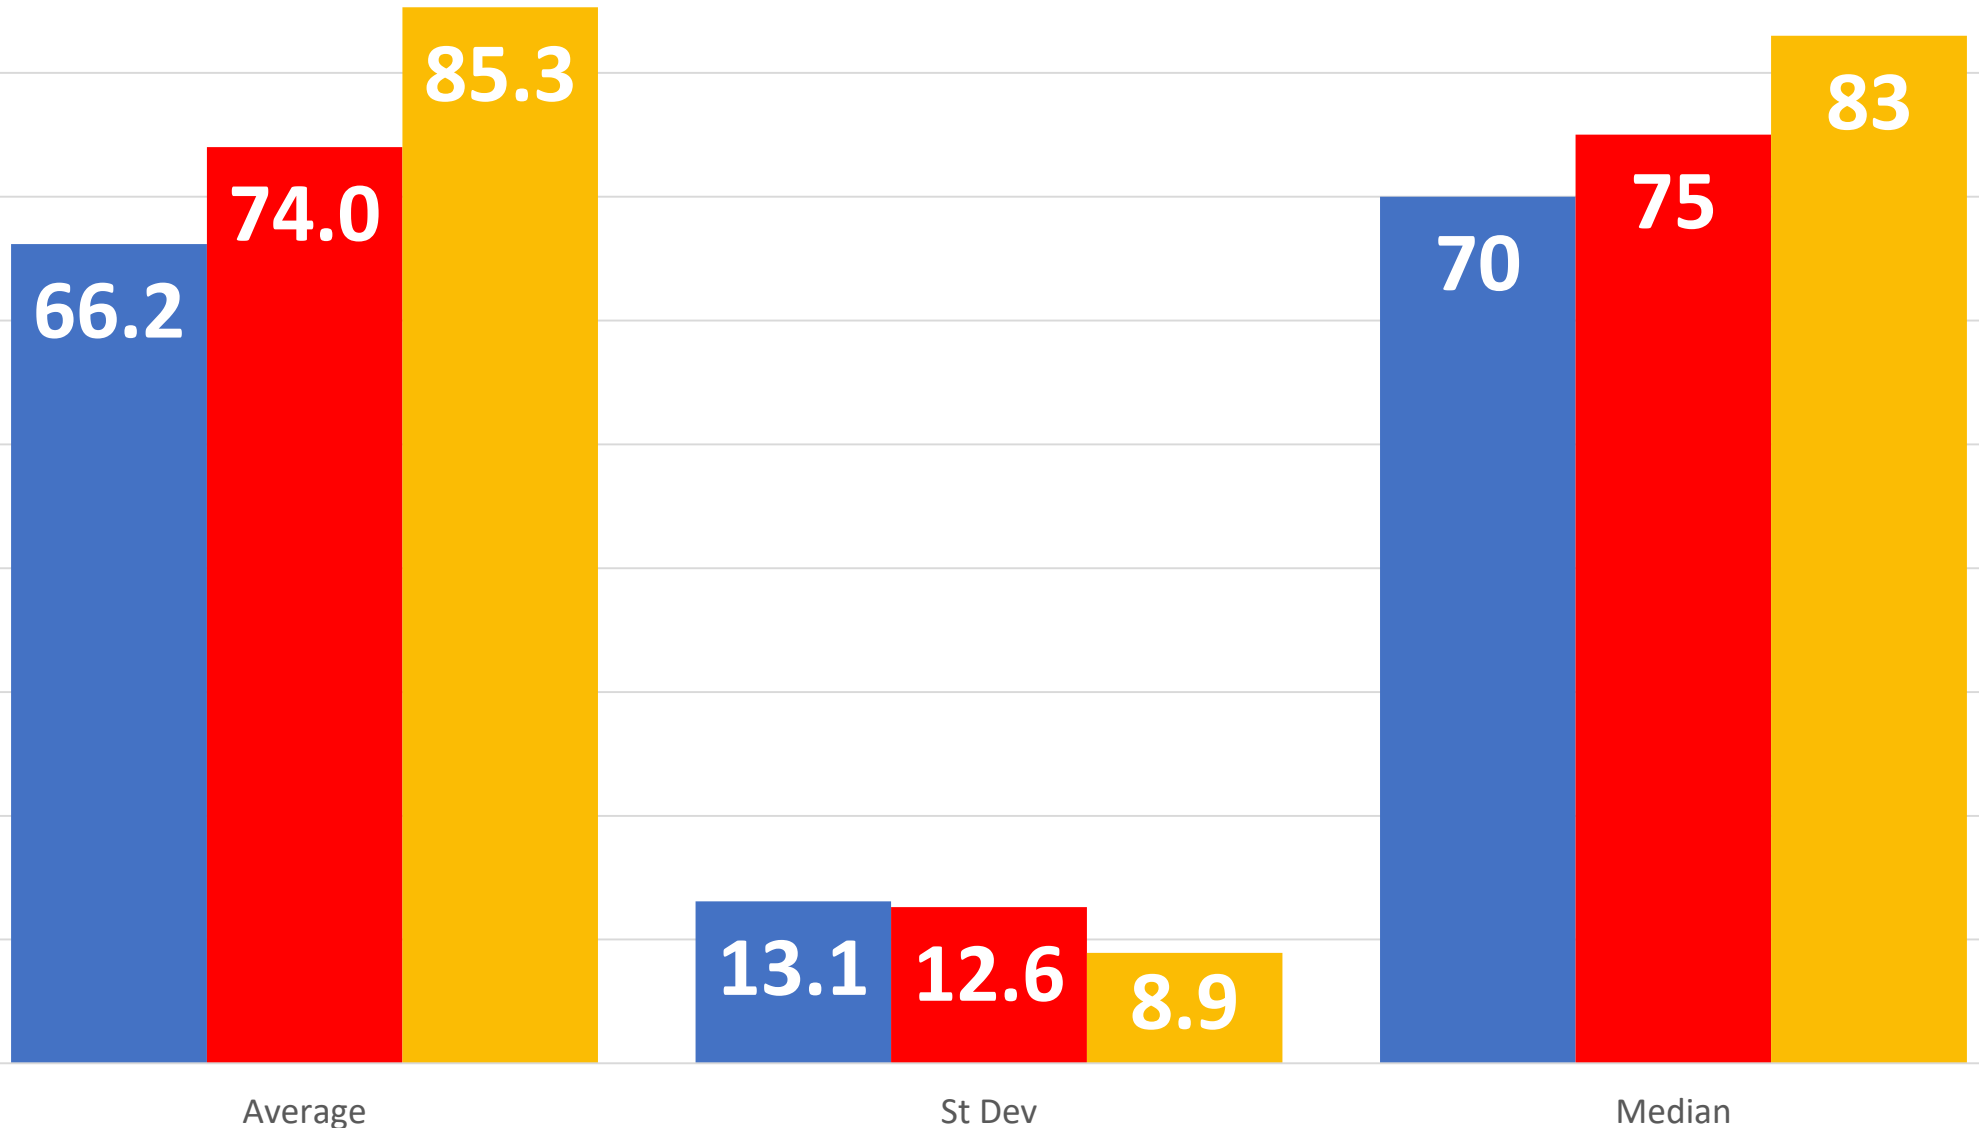

Standards Assessment

(Pre-Blue, Mid-Red, Yellow-Post)